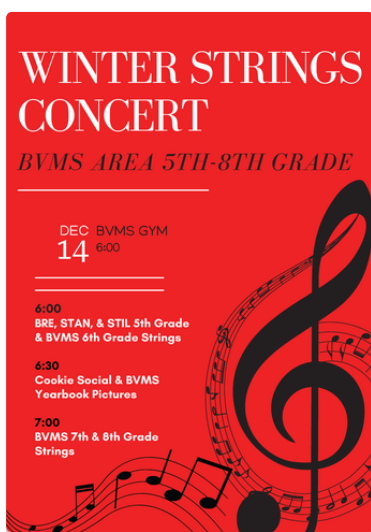

ECKSMEA Middle Level District Honor Choir BVMS Students

BVMS is proud to recognize the following BVMS choir students on being selected and for performing in the ECKSMEA (East Central Kansas Music Educator's) East Central district honor choir this past weekend on Saturday, Dec. 3rd. This festival was at Shawnee Mission North High School and featured the following BVMS choir students: 7th graders Sean Mbugua and Kyler Terwilliger and 8th graders Reagan Gallentine, Chacey Dollins, Mason White, Carter Moser, Katie Woolery and Emma Unrein. Bravo and congratulations to them!

Upcoming PTO Dates

BVMS & PSMS Skate City Night! Jan. 6th. - 5-7pm. $7/person + $2 for skate rental. Drop off event for BVMS & PSMS students only. A guardian must print off & sign this waiver ([here](#)) and student must bring it with them. Please e-mail president@bvmspto.org if you can chaperone! :)

Spring PTO Dates:

Jan. 6 - Skate City Night - 5-7pm